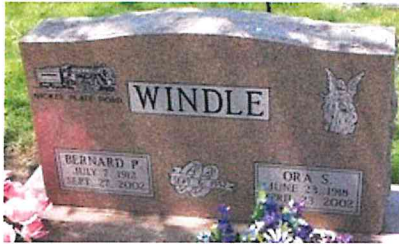

Ora S. “Wendy” Lewis Albertson Windle

Photo added by RWCNAC

Added by RWCNAC

Added by RWCNAC

BIRTH 23 Jun 1918

McCreary County, Kentucky, USA

DEATH 23 Apr 2002 (aged 83)

Le Roy, McLean County, Illinois, USA

BURIAL Floral Hill Cemetery

Lovejoy Township, Iroquois County, Illinois, USA

MEMORIAL ID 14446634

She was a daughter of H. and D. Lewis.

Shir first married Roy Albertson

Ora S. "Wendy" Windle, 83, of LeRoy, formerly of Ellsworth and Hoopeston, died at 12:45 p.m. Tuesday (April 23, 2002) at LeRoy Manor Nursing Care.